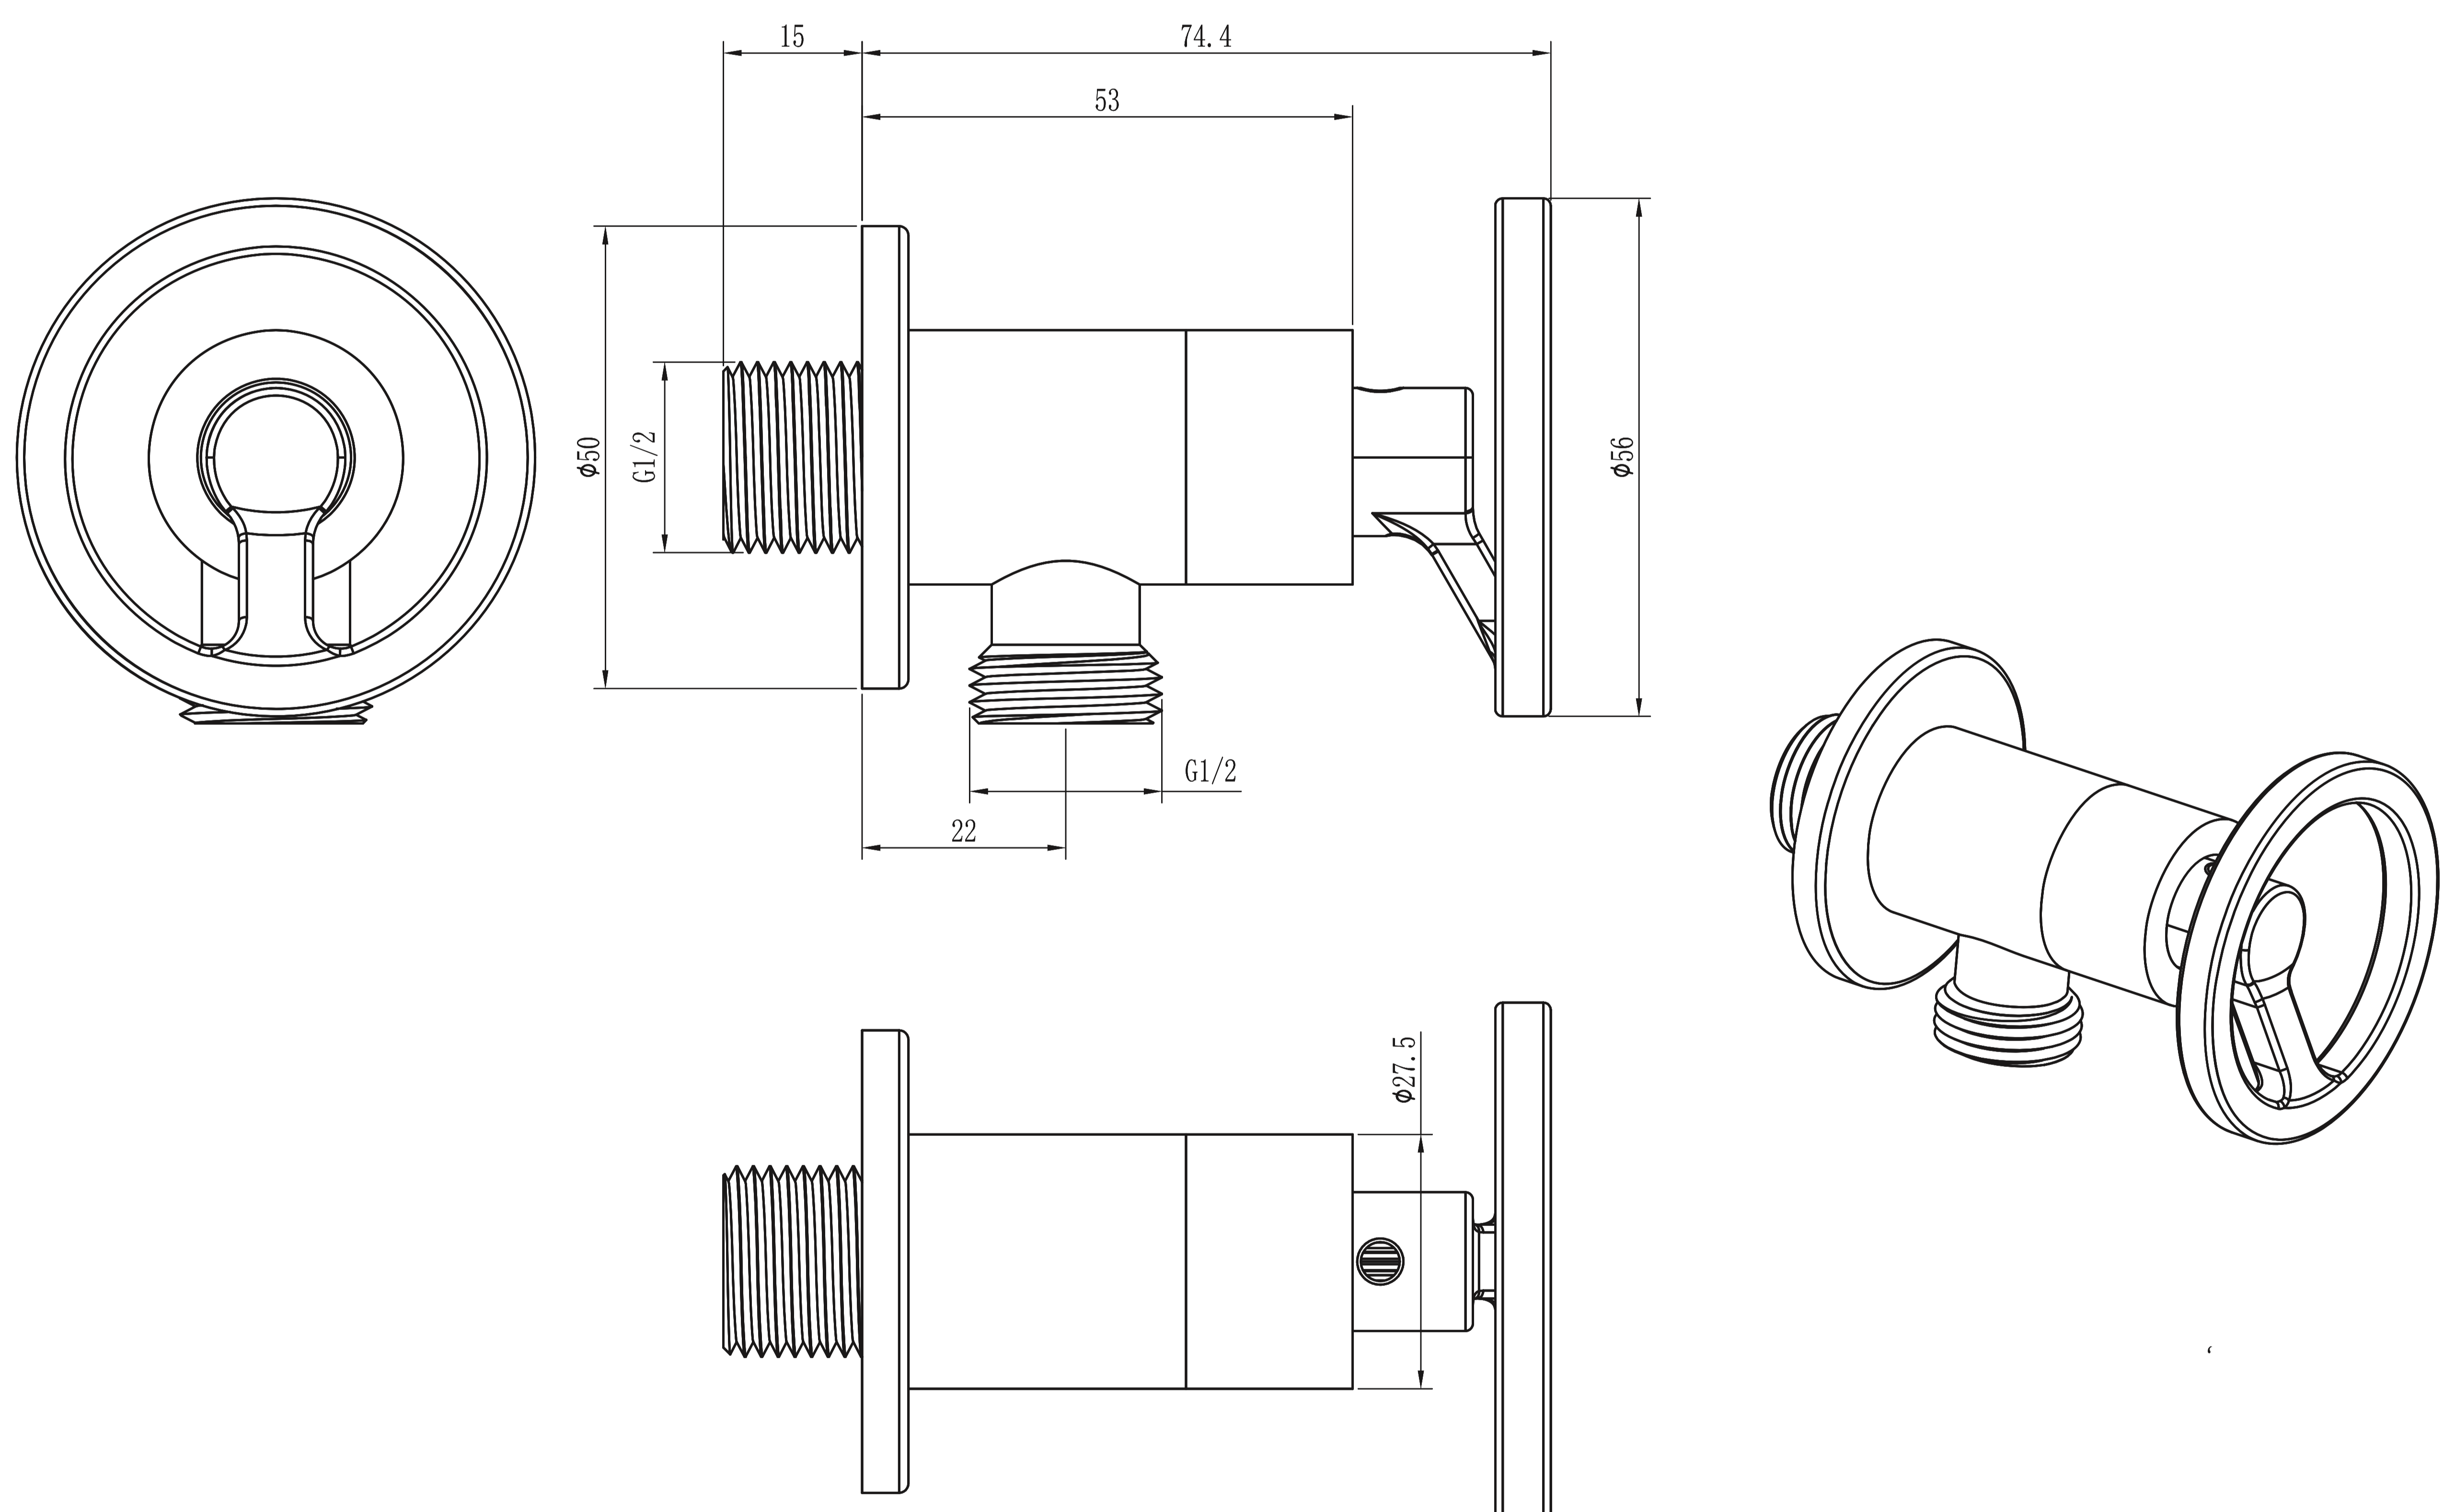

## Brass Angle Valve with Brass Flange

Product Code : **2505**

### Technical Drawing

All dimension are in **mm**